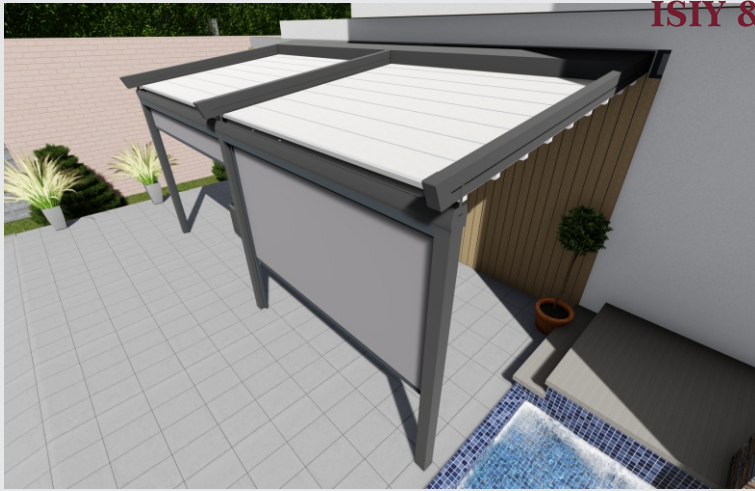

To guarantee your protection, all Sattler fabrics are subject to the most stringent UV testing standards.

ISIY & Söhne

ZIPSCREEN

BREITE MAX: 4.50m

HÖHE MAX: 3.50m

Screen Sonnenschutzgewebe

ISIY & Söhne

SENKRECHTE MARKISEN