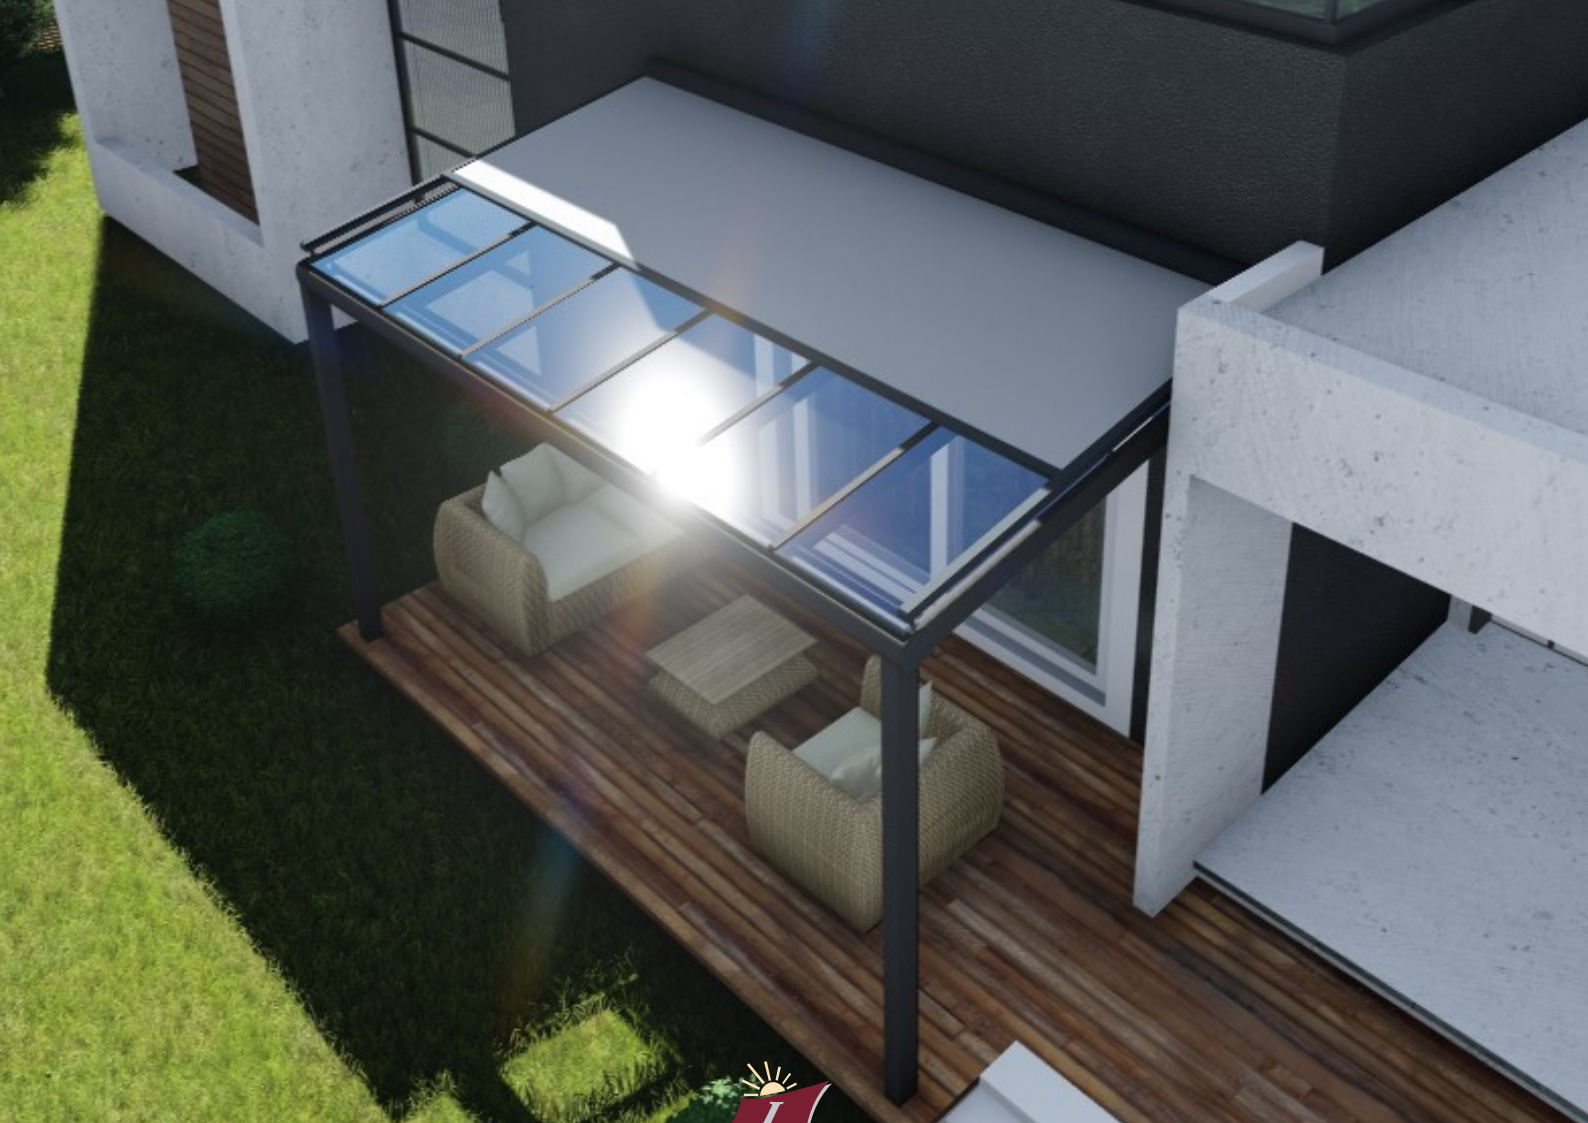

To guarantee your protection, all Sattler fabrics are subject to the most stringent UV testing standards.

ISIY & Söhne

ZIPSCREEN

BREITE MAX: 4.50m

HÖHE MAX: 3.50m

Screen Sonnenschutzgewebe

ISIY & Söhne

SENKRECHTE MARKISEN