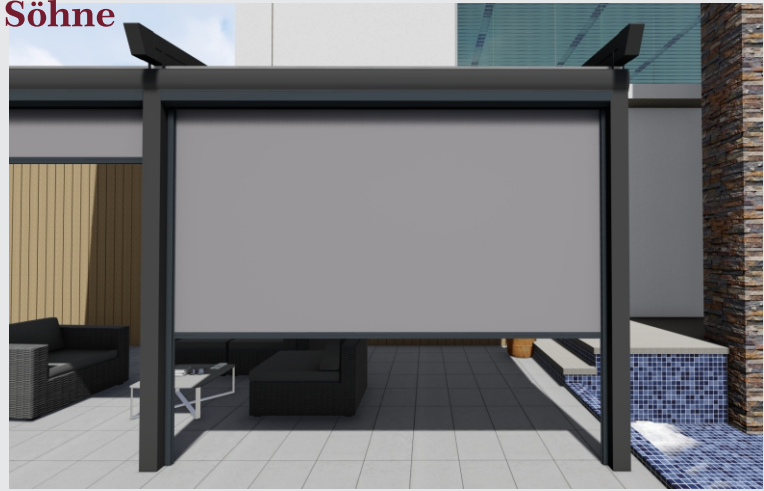

To guarantee your protection, all Sattler fabrics are subject to the most stringent UV testing standards.

ISIY & Söhne

ZIPSCREEN

BREITE MAX: 4.50m

HÖHE MAX: 3.50m

Screen Sonnenschutzgewebe

ISIY & Söhne

SENKRECHTE MARKISEN