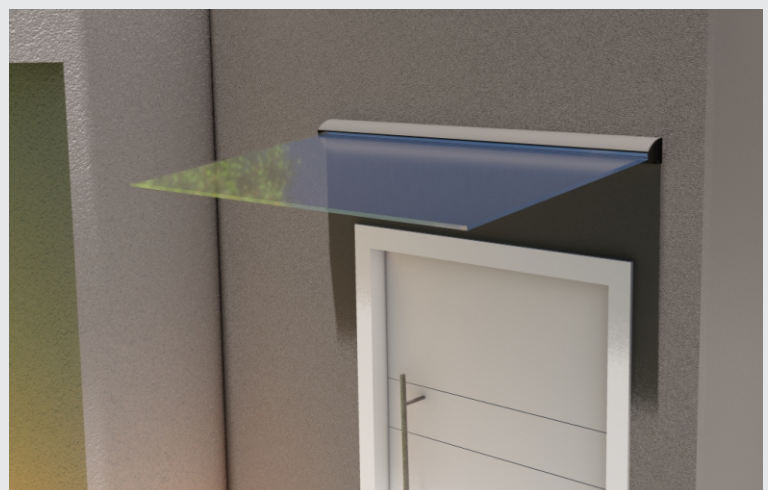

ISHY & Söhne